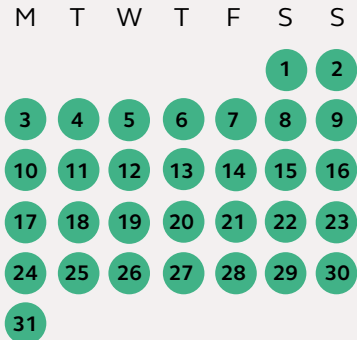

Limitless curiosity all year round

Peak

All year round including Bristol school holidays and bank holidays.

Off-peak

Term time only including weekends outside of Bristol school holidays

August 2026